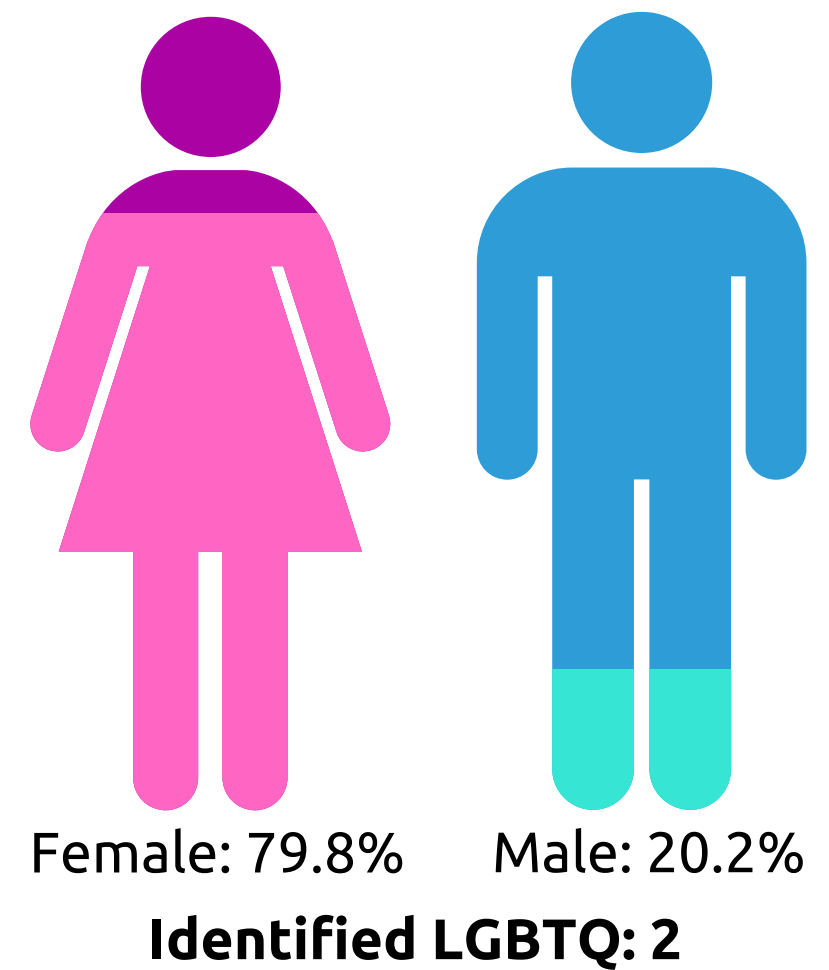

Survivors of Trafficking statewide referrals to Refugee Services of Texas

Total Referrals : 293

Demographics : Adult/Minor

Demographics : Gender

Referred by : 293

Demographics : Country of Origin

All numbers reflected from January 1 - December 31, 2018