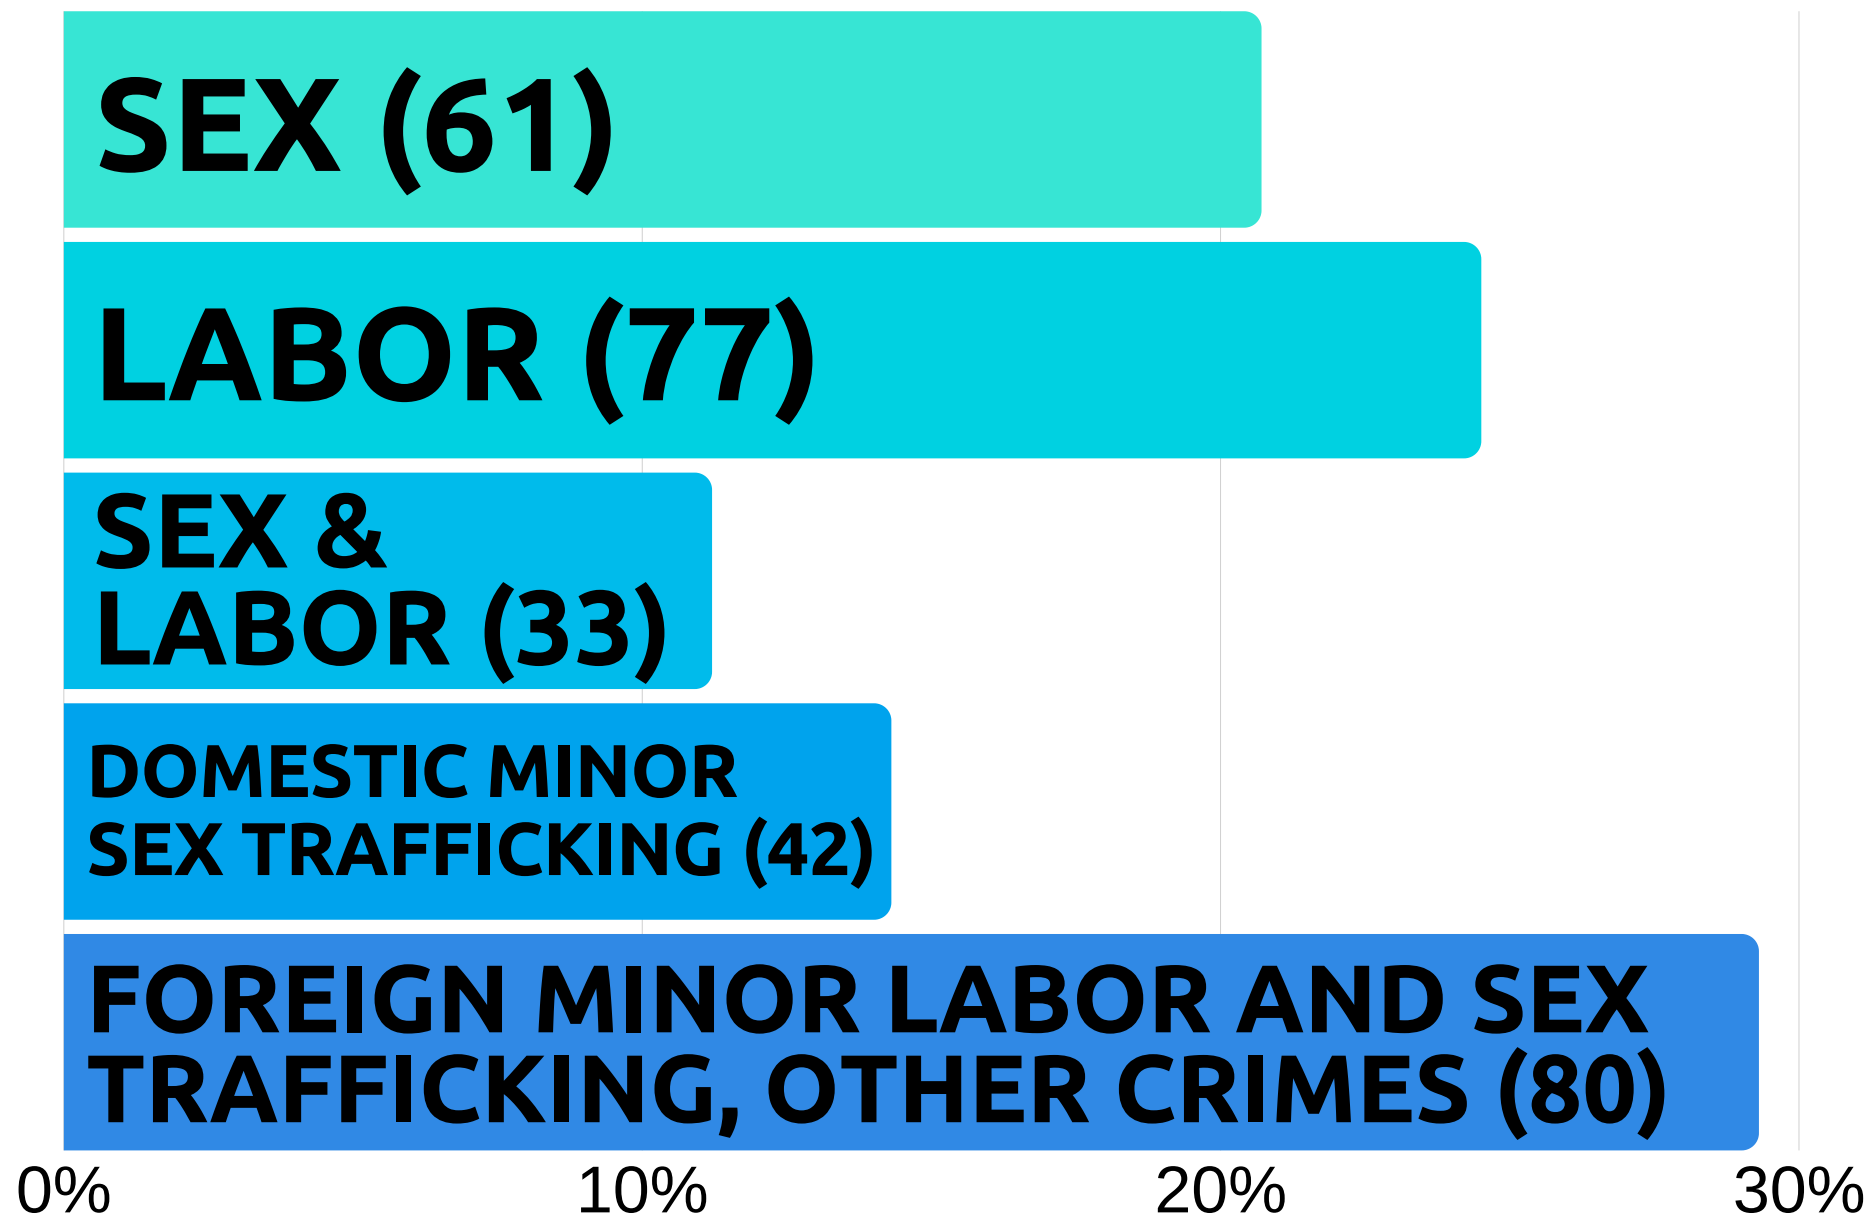

Survivors of Trafficking statewide referrals to Refugee Services of Texas

Total Referrals : 293

Demographics : Adult/Minor

Demographics : Gender

Referred by : 293

Demographics : Country of Origin

All numbers reflected from January 1 - December 31, 2018