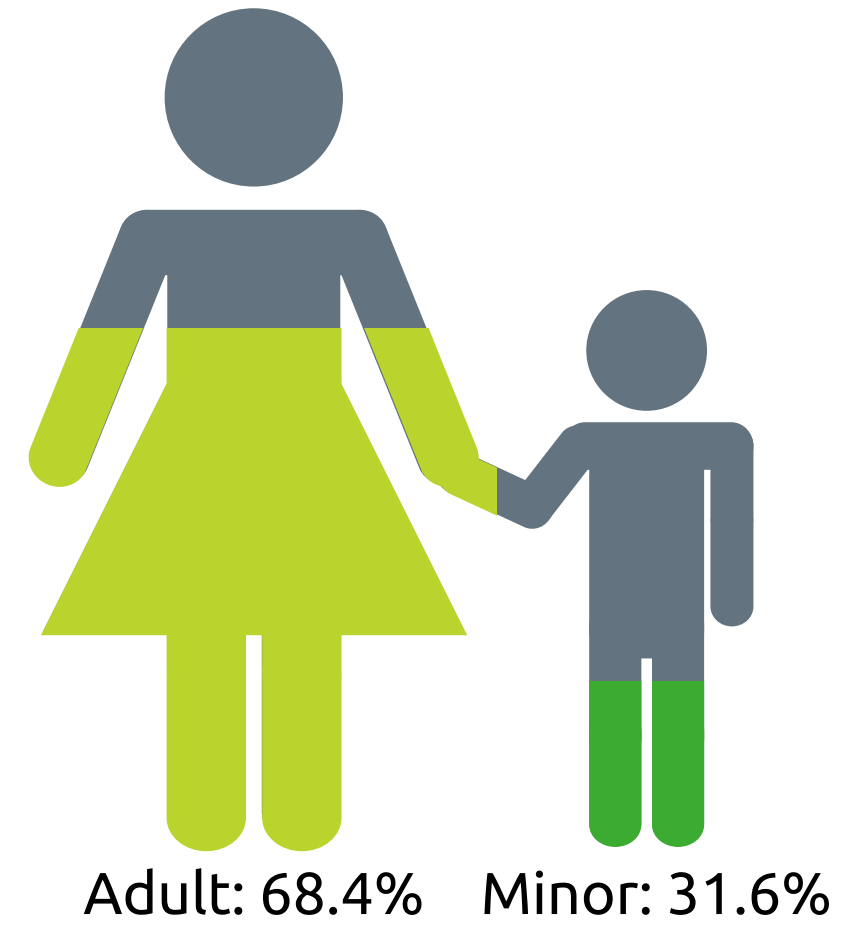

Survivors of Trafficking statewide referrals to Refugee Services of Texas

Total Referrals : 293

Demographics : Adult/Minor

Demographics : Gender

Referred by : 293

Demographics : Country of Origin

All numbers reflected from January 1 - December 31, 2018