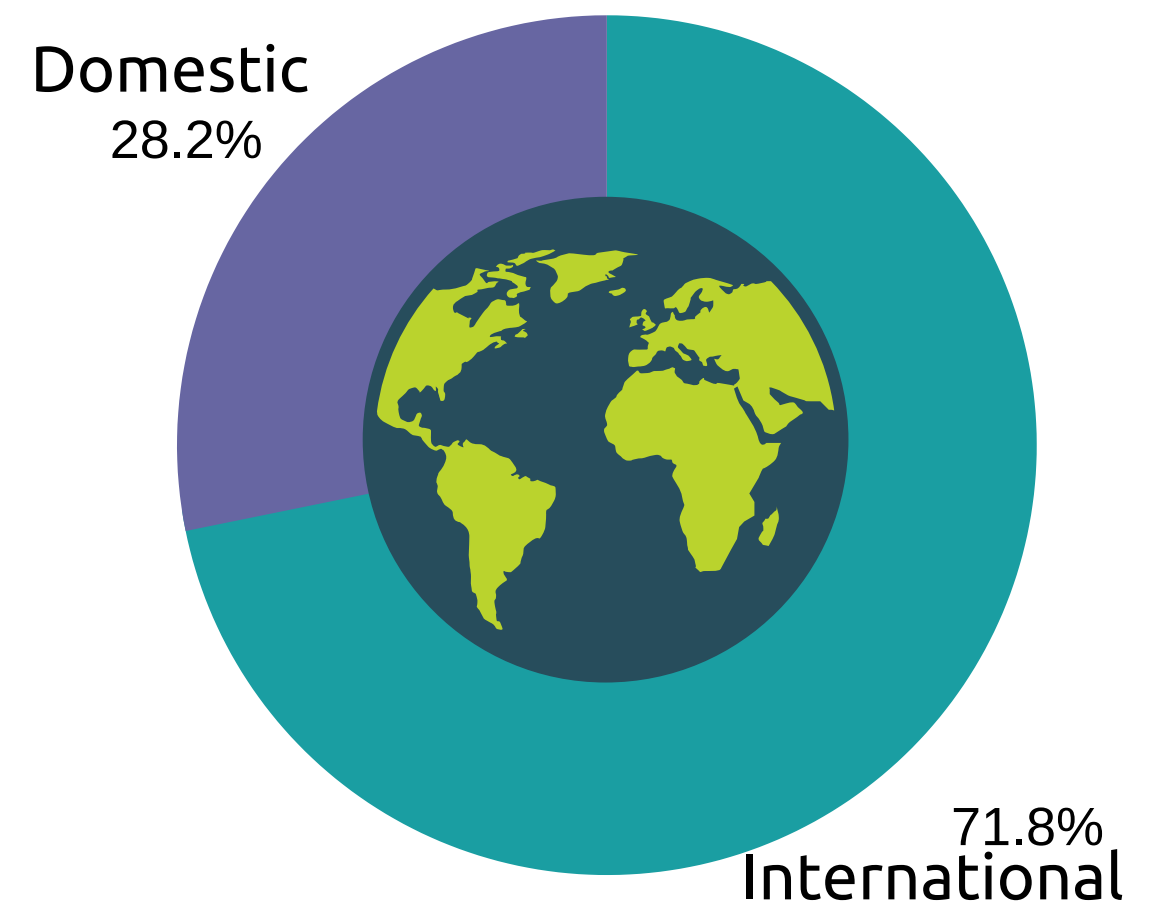

Survivors of Trafficking statewide referrals to Refugee Services of Texas

Total Referrals : 293

Demographics : Adult/Minor

Demographics : Gender

Referred by : 293

Demographics : Country of Origin

All numbers reflected from January 1 - December 31, 2018