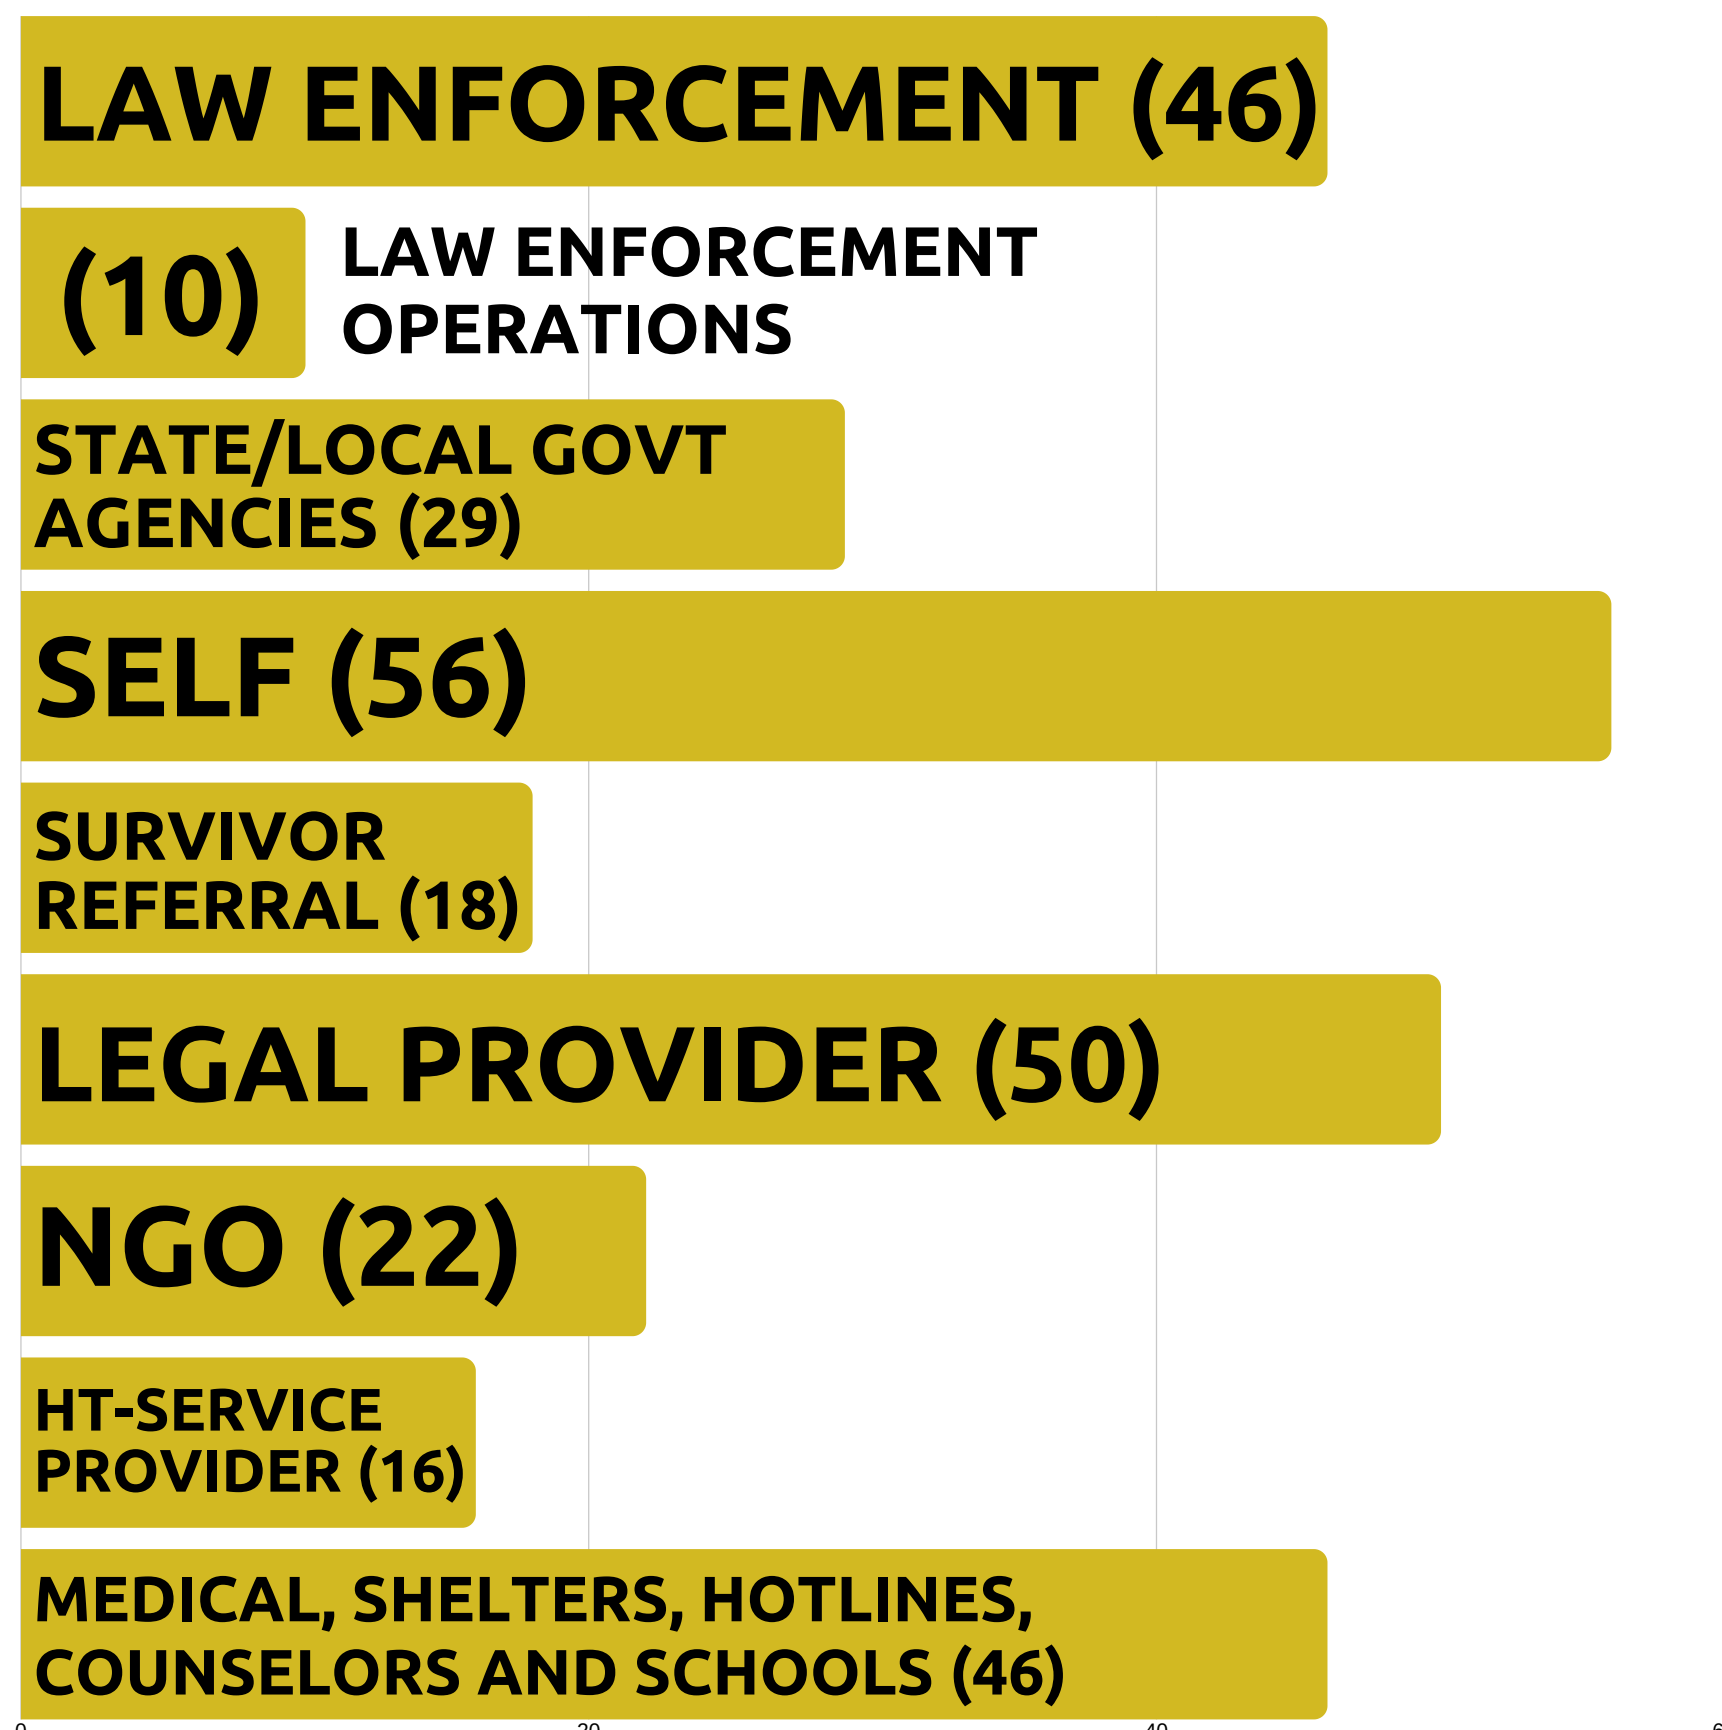

Survivors of Trafficking statewide referrals to Refugee Services of Texas

Total Referrals : 293

Demographics : Adult/Minor

Demographics : Gender

Referred by : 293

Demographics : Country of Origin

All numbers reflected from January 1 - December 31, 2018